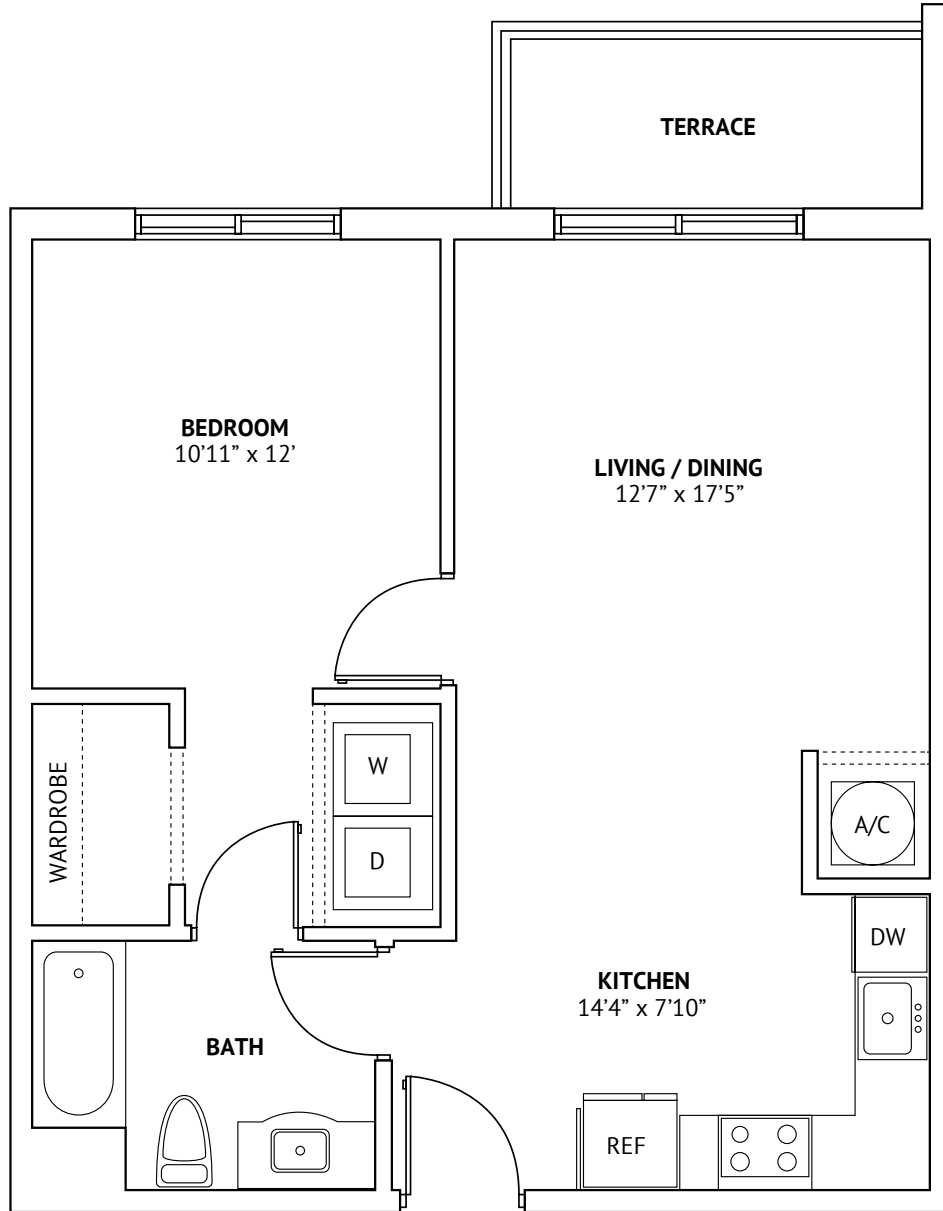

UNIT A

1 BED / 1 BATH

AC AREA 660 sq ft / 61.37 M²

TERRACE AREA 58 sq ft / 5.39 M²

TOTAL 718 sq ft / 66.76 M²

TERRACE SIZE PER UNIT

A1 118 sq ft / 10.96 M²

A2 47 sq ft / 4.37 M²

A3 0 sq ft / 0 M²

A4 270 sq ft / 25.08 M²

*Floor plans are artist's rendering. All dimensions are approximate. Actual product and specifications may vary in dimension or detail. Not all features are available in every apartment. Prices and availability are subject to change. Please see a representative for details.